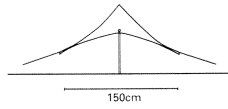

NEW

- Lightweight
- High ventilation
- Small pack size

BIVI TARP

Ideal as a light weight 3 season shelter, the Bivi Tarp comes with 2 poles, tarp style flysheet, mesh inner and fully seam sealed groundsheet. It is perfect for short, light weight, summer trips.

WITH MESH INNER (not pictured)

NEW

- Lightest shelter
- Smallest pack size
- Reinforced eyelets

TARP SHELTER

This simple and incredibly light tarp, offers shelter for 2 at a mere 178g. Comprising a tarp style flysheet, 2.5m x 1.5m, with 8 reinforced eyelet positions, the Tarp Shelter offers the simplest and lightest shelter in our range.