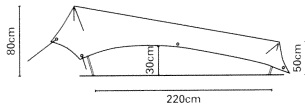

NEW

- Lightweight
- High ventilation
- Small pack size

BIVI TARP

Ideal as a light weight 3 season shelter, the Bivi Tarp comes with 2 poles, tarp style flysheet, mesh inner and fully seam sealed groundsheet. It is perfect for short, light weight, summer trips.

WITH MESH INNER (not pictured)

NEW

- Lightest shelter
- Smallest pack size
- Reinforced eyelets

TARP SHELTER

This simple and incredibly light tarp, offers shelter for 2 at a mere 178g. Comprising a tarp style flysheet, 2.5m x 1.5m, with 8 reinforced eyelet positions, the Tarp Shelter offers the simplest and lightest shelter in our range.