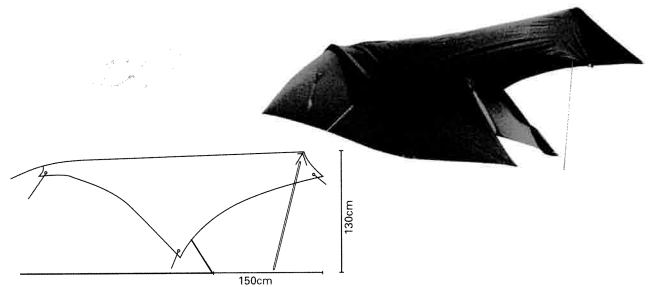

NEW

- Lightweight
- High ventilation
- Small pack size

BIVI TARP

Ideal as a light weight 3 season shelter, the Bivi Tarp comes with 2 poles, tarp style flysheet, mesh inner and fully seam sealed groundsheet. It is perfect for short, light weight, summer trips.

WITH MESH INNER (not pictured)

NEW

- Lightest shelter
- Smallest pack size
- Reinforced eyelets

TARP SHELTER

This simple and incredibly light tarp, offers shelter for 2 at a mere 178g. Comprising a tarp style flysheet, 2.5m x 1.5m, with 8 reinforced eyelet positions, the Tarp Shelter offers the simplest and lightest shelter in our range.

NEW

- Low Weight
- High Flexibility
- Lots of storage space

MULTI TARP

This is designed to fit over the entrance of the following tents: Quasar, Ultra Quasar, Super Quasar, Voyager, Superlite Voyager. It offers a significant amount of extra porch space, and therefore great flexibility to each of these styles. Perfect for extended summer camping trips.

Fabric Specification		
	UV Covers	Tarps
Fabric	Ripstop Polyester	Nylon
Hydrostatic Head	1500mm	3000mm