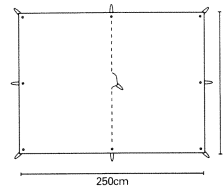

WITH MESH INNER (not pictured)

NEW

- Lightest shelter
- Smallest pack size
- Reinforced eyelets

TARP SHELTER

This simple and incredibly light tarp, offers shelter for 2 at a mere 178g. Comprising a tarp style flysheet, 2.5m x 1.5m, with 8 reinforced eyelet positions, the Tarp Shelter offers the simplest and lightest shelter in our range.